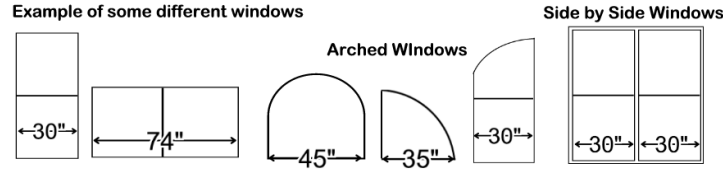

Sun Shield Solar Screens Estimate Worksheet

This worksheet is to provide us with information to help in giving you an estimate for your new solar screens. With the worksheet and pictures of your windows that you want we can give you a pretty accurate estimate. Keep in mind, this is just an estimate and without us meeting with you and determining how the screens will attach and what style and color you choose.

Measure the Width of your windows

Measure the Height of your windows